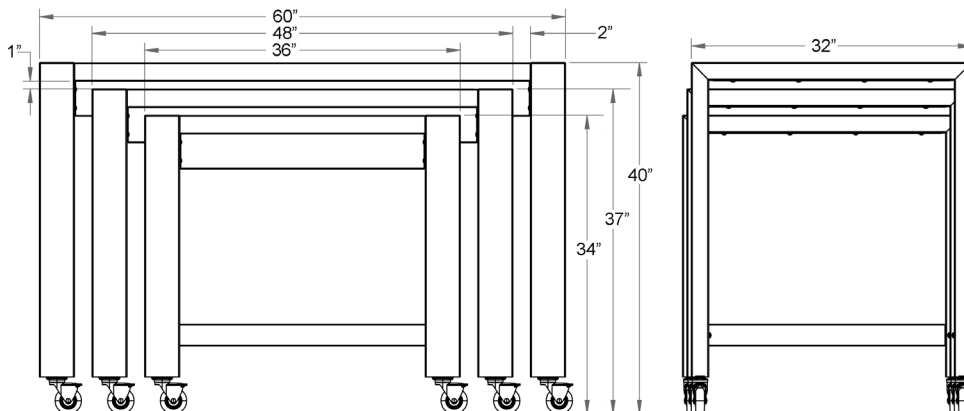

Models
160138
160139

Traveler™ Serving Tables

Mobile - Modular - Nesting

Model 160138

Model 160139

Model Information:

Model	Width	Nesting Set	Lower Shelf	Ship Weight
160138	Set Of 3 Tables 1-36", 1- 48", 1-60"	Yes	36" Table Only	475 lbs
160139	Set Of 3 Tables 2-24", 1-60"	Yes	24" Tables Only	445 lbs

Specifications

Lakeside Model 160____ is of welded and fastened construction. Leg frames are of 11-gauge steel with black powder coat resin finish. Top is 16-gauge stainless steel, reinforced front and back with with stainless steel tubing. Three-table set design allows storage nesting of smaller tables beneath 60" table. 36" table (Model 160138) and 24" tables (Model 160139) have 18-gauge stainless steel lower storage shelf. Casters are all-swivel with 3" diameter wheel and wheel lock.