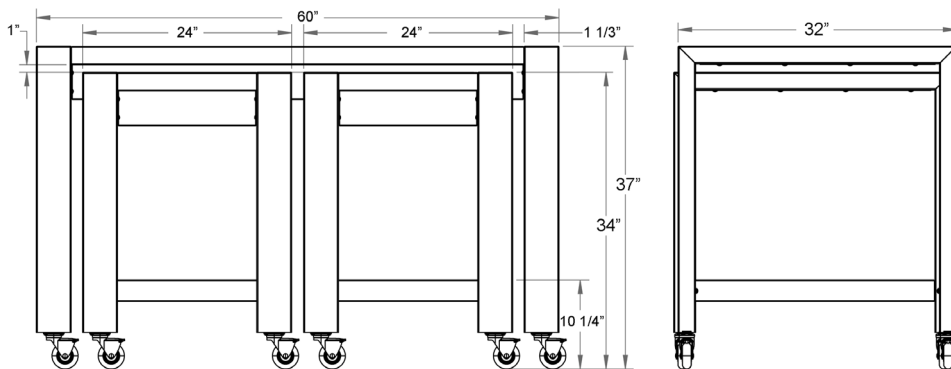

Models
160138
160139

Traveler™ Serving Tables

Mobile - Modular - Nesting

Model 160138

Model 160139

Model Information:

Model	Width	Nesting Set	Lower Shelf	Ship Weight
160138	Set Of 3 Tables 1-36", 1- 48", 1-60"	Yes	36" Table Only	475 lbs
160139	Set Of 3 Tables 2-24", 1-60"	Yes	24" Tables Only	445 lbs

Specifications

Lakeside Model 160____ is of welded and fastened construction. Leg frames are of 11-gauge steel with black powder coat resin finish. Top is 16-gauge stainless steel, reinforced front and back with with stainless steel tubing. Three-table set design allows storage nesting of smaller tables beneath 60" table. 36" table (Model 160138) and 24" tables (Model 160139) have 18-gauge stainless steel lower storage shelf. Casters are all-swivel with 3" diameter wheel and wheel lock.